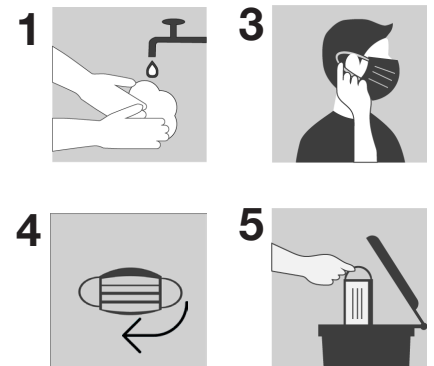

USE INSTRUCTIONS FOR ACTEEV PROTECT™ REUSABLE NONWOVEN PLEATED MASK

Acteev
PROTECT™

HOW TO WEAR

1. Clean your hands with soap and water or alcohol-based sanitizer containing at least 60% alcohol.
2. Remove a mask from the box and make sure there are no obvious tears or holes on either side of the mask.
3. Hold the mask by the ear loops & identify the orientation of the mask.
4. Place the ear loops on your ears with the correct mask orientation.
5. Make sure the mask covers your nose, mouth and chin.
6. Clean your hands if your mask is being re-used.
7. Avoid touching your face even when the mask is in place.
8. If skin irritation occurs, immediately stop using the mask. If irritation persists, consult your primary care provider.

HOW TO REMOVE

1. Clean your hands before touching the mask.
2. Avoid touching the inside or outside of the mask. They might be contaminated from your surroundings (outside) or from your coughing or sneezing (inside).
3. Hold both ear loops and gently lift and remove the mask.
4. To re-use, carefully fold inside out and place in a new plastic or paper bag until next use.
5. If ready to dispose, just throw the mask in the trash.
6. If ready to wash, carefully fold inside out and follow the instructions for cleaning the masks.
7. Clean your hands again.

CARE INSTRUCTIONS

We suggest cleaning masks at regular intervals. They can be washed by hand up to 10 times.

1. Always inspect the masks for damage. Discard if any puncture, hole, tear or significant wear is observed.
2. Soak the mask in hot, soapy water for 5 min. Use unscented detergent if you are sensitive to scents.
3. Gently wash with squeezing motion for two minutes, taking care not to let the nose bar (if there is one) poke through.
4. Gently squeeze dry when done.
5. Rinse with fresh water 3 times or until water is clear. Make sure to gently squeeze dry every time.
6. Air dry the masks. Avoid drying in a dryer. Store clean masks in a clean place when you are not using them.